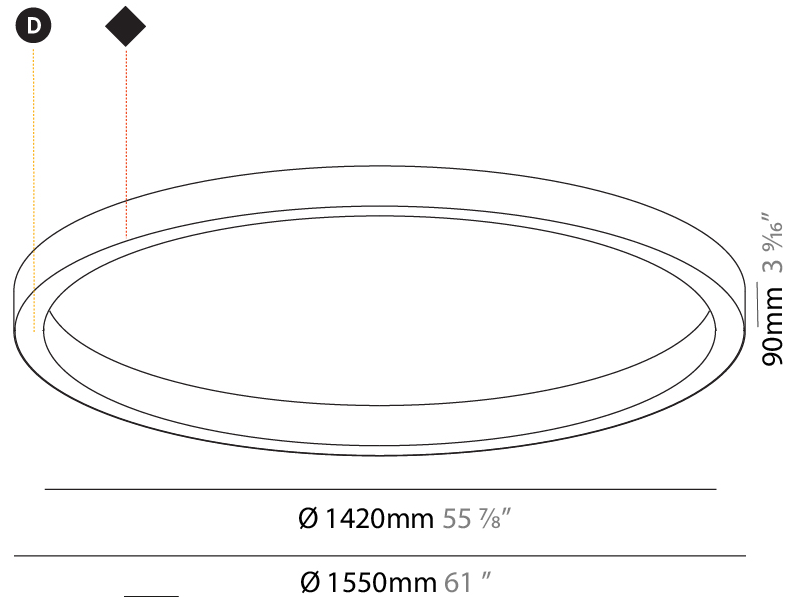

1. To build a product code in our configurator select the specify button on the base model # product page
2. To build a manual product code on this datasheet choose from the options listed below in blue font and add the suffix to the base model #

GENERAL

Series: Glorious
Subseries: Glorious Slim
Brand: Prolicht
Division: Architectural
Mounting Type: Surface
Mounting Location: Ceiling
Subcategory: Ambient

PHYSICAL

Shape: Round
Diameter (mm): 1550
Diameter (in): 61
Height (mm): 90
Height (in): 3 9/16
Light Distribution: Direct
Weight (kg): 13.709
Weight (lbs): 30.16
Diffuser: PMMA - Opal or Micro-Prism
Fixture Finish: SSR / BKV / CWI / CRY / HAB / LAG / UFT / ITA / RUA / RUR / MIC / FTG / MYG / TWT / LOD / PUS / FRO / FUP / KIA / POP / BLS / SPG / MEY / GOH / GUM / CHC / COM / ABZ / JAG / OBR / MOS / ROR
Fixture Material: Aluminum

ELECTRICAL

Lamp Type: LED (Zhaga Standard)
Input Wattage (W): 112
Total Output Wattage (W): 96
Dimming: Tri-Mode (Non-Dimming and Phase Dimming (120Vac only) and 0-10V Dimming)
Driver Included: Yes
Driver Location: Integrated
Driver Type: Constant Current - Universal
Driver Class: Class 2
Input Voltage (V): 120 - 277
Constant Current (MA): 350

LED

Color Temperature (°K): 3000 / 3500 / 4000
Max. Delivered Lumen (lm): 13580 / 13857 / 14140
CRI: >80 CRI
Efficiency (%): 88.4
Lamp Life (hrs): 50000

OPTICAL

RATINGS AND CERTIFICATIONS

Certified By: Certified for North American Standards
IP rating: IP20