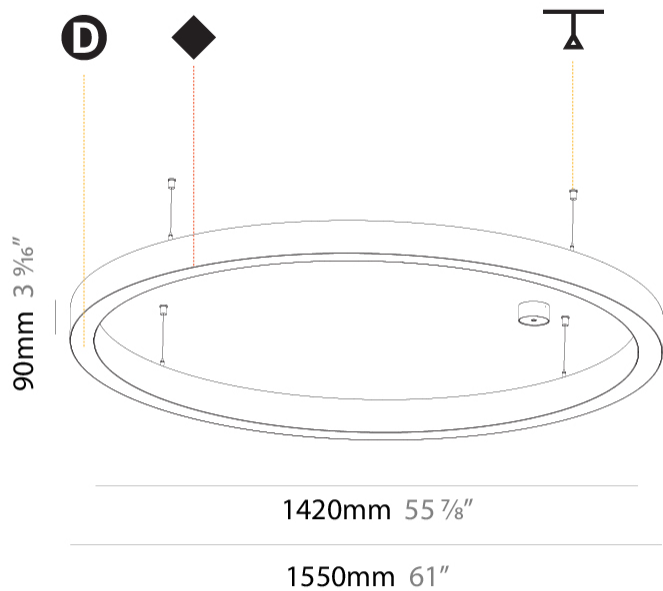

GENERAL

Series: Glorious
Subseries: Glorious Slim
Brand: Prolicht
Division: Architectural
Mounting Type: Suspension
Mounting Location: Ceiling
Subcategory: Ambient

PHYSICAL

Shape: Round
Diameter (mm): 1550
Diameter (in): 61
Depth (mm): 90
Depth (in): 3 9/16
Max. Overall Height (mm): 2090
Max. Overall Height (in): 82 5/16
Light Distribution: Direct
Weight (kg): 14.447
Weight (lbs): 31.78
Diffuser: PMMA - Opal or Micro-Prism
Fixture Finish: SSR / BKV / CWI / CRY / HAB / LAG / UFT / ITA / RUA / RUR / MIC / FTG / MYG / TWT / LOD / PUS / FRO / FUP / KIA / POP / BLS / SPG / MEY / GOH / GUM / CHC / COM / ABZ / JAG / OBR / MOS / ROR
Fixture Material: Aluminum
Cable Details: 2000mm or 6000mm Transparent Cable

ELECTRICAL

Lamp Type: LED (Zhaga Standard)
Input Wattage (W): 112
Total Output Wattage (W): 96
Dimming: Tri-Mode (Non-Dimming and Phase Dimming (120Vac only) and 0-10V Dimming)
Driver Included: Yes
Driver Location: Integrated
Driver Type: Constant Current - Universal
Driver Class: Class 2
Input Voltage (V): 120 - 277
Constant Current (MA): 350

LED

Color Temperature (*K): 3000 / 3500 / 4000
Max. Delivered Lumen (lm): 13580 / 13857 / 14140
CRI: >80 CRI
Efficiency (%): 88
Lamp Life (hrs): 50000

OPTICAL

RATINGS AND CERTIFICATIONS

Certified By: Certified for North American Standards
IP rating: IP20